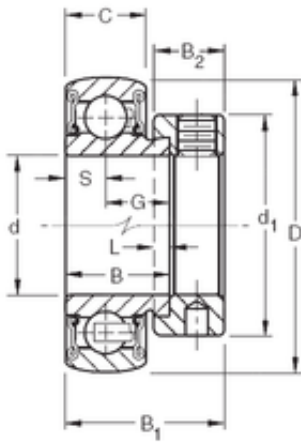

## 31.75 mm x 72 mm x 25,4 mm TIMKEN RA104RRB Insert Bearings Spherical OD

Bearing No. RA104RRB

Size	31.75x72x25.4 mm
Bore Diameter	31.75 mm
Outer Diameter	72 mm
Width	25,4 mm
d	31.75 mm
D	72 mm
B	25,4 mm
C	19 mm
d1	54,4 mm
B1	38,9 mm
B2	17,1 mm
G	15,9 mm
L	4 mm
S	9,5 mm
Weight	0,562 Kg
Basic dynamic load rating (C)	28,5 kN

RA104RRB Bearing 2D drawings and 3D CAD models