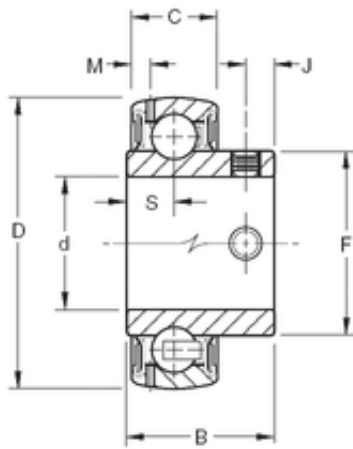

## 25,4 mm x 52 mm x 28,2 mm TIMKEN GYA100RRB Insert Bearings Spherical OD

Bearing No. GYA100RRB

Size	25.4x52x28.2 mm
Bore Diameter	25,4 mm
Outer Diameter	52 mm
Width	28,2 mm
d	25,4 mm
D	52 mm
B	28,2 mm
C	15 mm
F	33,7 mm
J	6,35 mm
M	3,61 mm
S	8,84 mm
Thread (G)	M6X1
Weight	0,17 Kg
Basic dynamic load rating (C)	15,8 kN

GYA100RRB Bearing 2D drawings and 3D CAD models