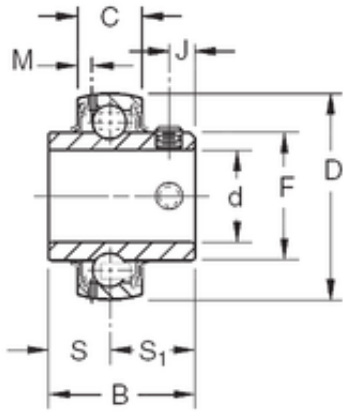

NTN BEARING MFG.CORP.

35 mm x 72 mm x 42,87 mm TIMKEN GYE35KRRB SGT Insert Bearings Spherical OD

Bearing No. GYE35KRRB SGT

| | |
|-------------------------------|----------------|
| Size | 35x72x42.87 mm |
| Bore Diameter | 35 mm |
| Outer Diameter | 72 mm |
| Width | 42,87 mm |
| d | 35 mm |
| D | 72 mm |
| B | 42,87 mm |
| C | 19 mm |
| S1 | 25,4 mm |
| F | 46,18 mm |
| J | 7,82 mm |
| M | 3,68 mm |
| S | 17,48 mm |
| Thread (G) | M8X1,25 |
| Basic dynamic load rating (C) | 28,5 kN |

GYE35KRRB SGT Bearing 2D drawings and 3D CAD models