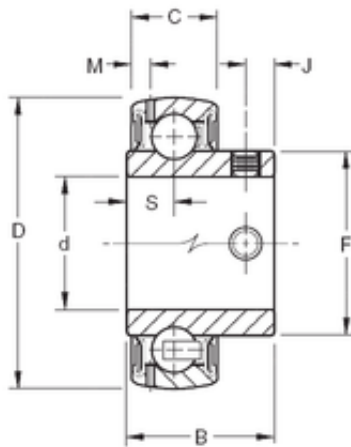

## 30 mm x 62 mm x 32,5 mm TIMKEN GYAE30RRB Insert Bearings Spherical OD

Bearing No. GYAE30RRB

Size	30x62x32.5 mm
Bore Diameter	30 mm
Outer Diameter	62 mm
Width	32,5 mm
d	30 mm
D	62 mm
B	32,5 mm
C	18 mm
F	40,1 mm
J	7,87 mm
M	4,17 mm
S	9,65 mm
Thread (G)	M8X1,25
Weight	0,26 Kg
Basic dynamic load rating (C)	21,8 kN

GYAE30RRB Bearing 2D drawings and 3D CAD models