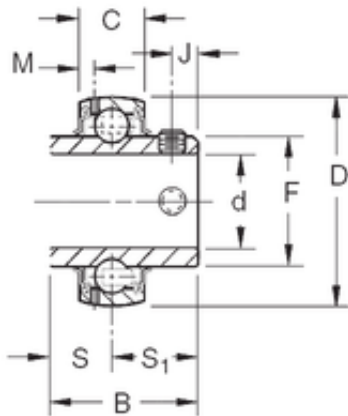

## 50,8 mm x 100 mm x 55,55 mm TIMKEN GY1200KRRB Insert Bearings Spherical OD

Bearing No. GY1200KRRB

Size	50.8x100x55.55 mm
Bore Diameter	50,8 mm
Outer Diameter	100 mm
Width	55,55 mm
d	50,8 mm
D	100 mm
B	55,55 mm
C	24 mm
S1	33,32 mm
F	69,77 mm
J	10 mm
M	5 mm
S	22,22 mm
Thread (G)	M10x1,5
Weight	1,498 Kg
Basic dynamic load rating (C)	48,1 kN

GY1200KRRB Bearing 2D drawings and 3D CAD models